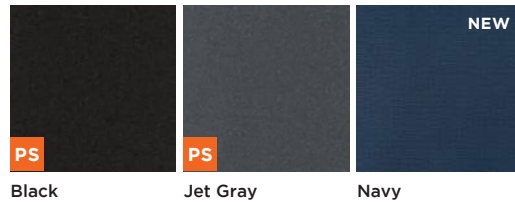

4050 Jet Gray

4055 Black

**FABRIC** High-Stretch 94% Polyester/6% Spandex  
8,000mm/1,000mm waterproof/breathable

## 4050 DIMITRI MEN'S S-4XL

Black

Jet Gray

Navy

## 4055 DEIDRA WOMEN'S XS-3XL

Black

Jet Gray

PS = PROGRAM SAFE

3-LAYER

STORM STRETCH™

STORM X™  
WATERPROOF - BREATHABLE

WIND PROOF