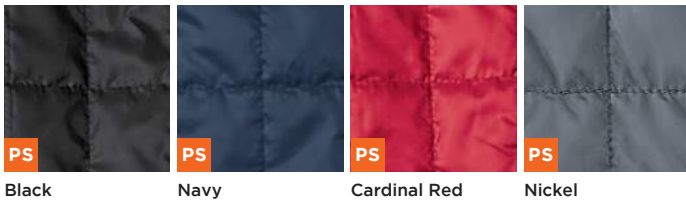

3145 ANN WOMEN'S XS-3XL