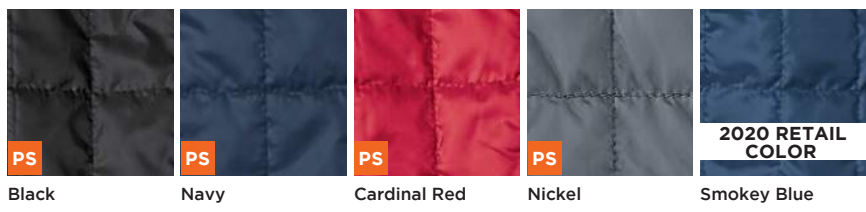

# ECO-INSULATED TRAVELPACK JACKET

*New*  
COLORS

3140 Will | 3145 Ann

**\$74.00\*** ~~\$85 MSRP~~

Easily accessible interior embroidery pocket.

Zippered hand pockets keep items safe.

Lycra cuff binding and adjustable drawcord hem stop the cold.

Inside collar lined with soft and warm brushed fabric.

Ann features a hidden sleeve pocket big enough to hold a smartphone.

Packs into hand pocket for easy travel

3140 Navy

3145 Nickel

## 3140 WILL MEN'S S-4XL

FABRIC 100% 20d Fine Denier Polyester

PS = PROGRAM SAFE